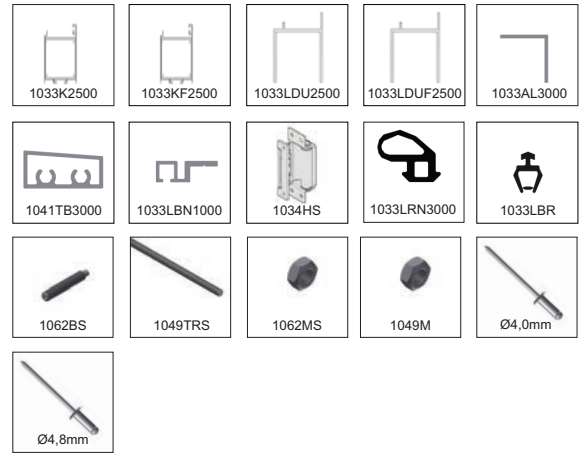

SideStep

Side Entrance Door

For 40 mm panels
(max. height: 2450mm; max. width: 1250mm)
For inward and outward opening doors.

01 117 991

1

01 117 991

2

X > 1000 mm

01 117 991

3

01 117 991

4

Apply the 1033KF & 1033LDUF profiles
on the side where you want the hinges.

!!! OUTWARD RIGHT HANDED DOOR DESCRIBED !!!

01 117 991

5