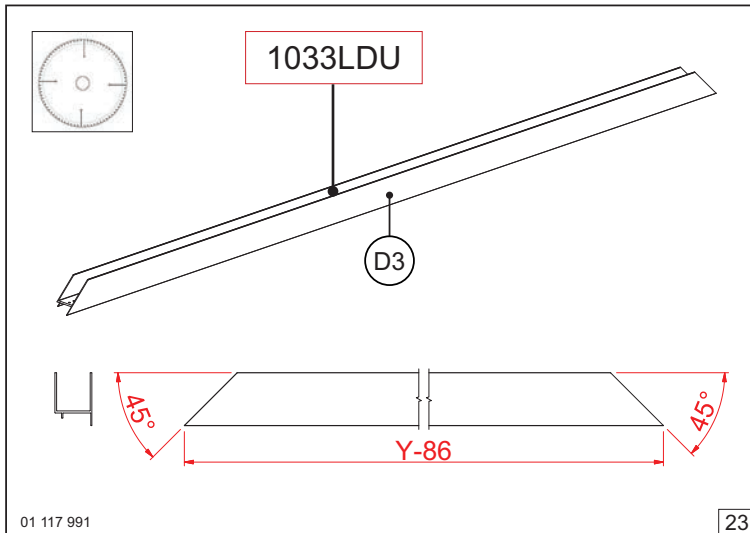

SideStep

Side Entrance Door

For 40 mm panels
(max. height: 2450mm; max. width: 1250mm)
For inward and outward opening doors.

01 117 991

1

01 117 991

2

X > 1000 mm

9

10

11

12

13

14

15

16