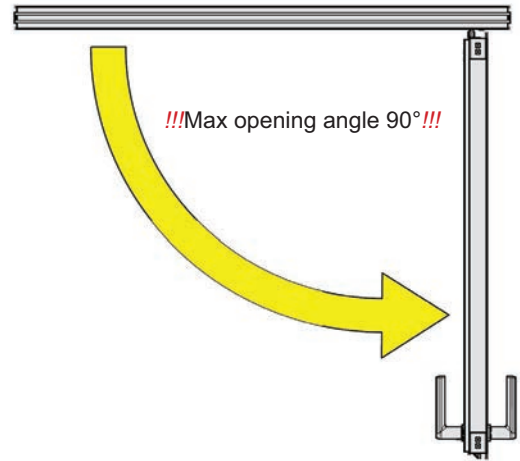

SideStep

Side Entrance Door

For 40 mm panels
(max. height: 2450mm; max. width: 1250mm)
For inward and outward opening doors.

01 117 991

1

01 117 991

2

X > 1000 mm

01 117 991

3

01 117 991

4

Apply the 1033KF & 1033LDUF profiles
on the side where you want the hinges.

!!! OUTWARD RIGHT HANDED DOOR DESCRIBED !!!

01 117 991

5