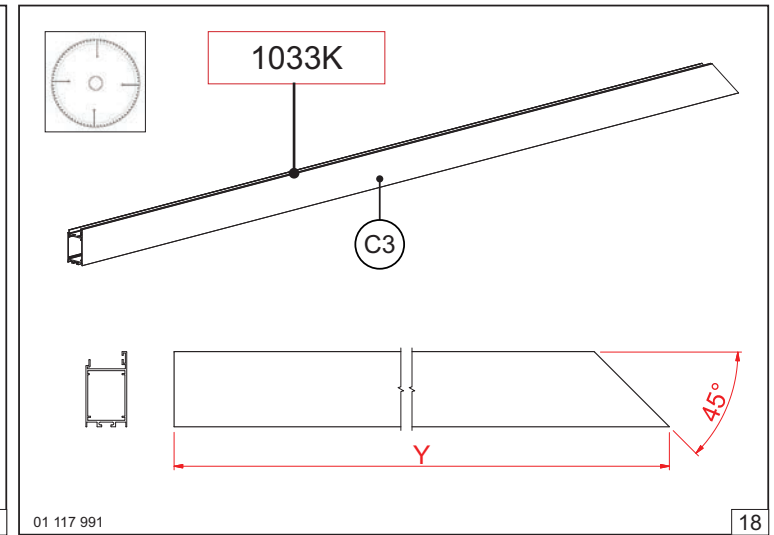

SideStep

Side Entrance Door

For 40 mm panels
(max. height: 2450mm; max. width: 1250mm)
For inward and outward opening doors.

01 117 991

1

01 117 991

2

X > 1000 mm

9

10

11

12

13

14

15

16