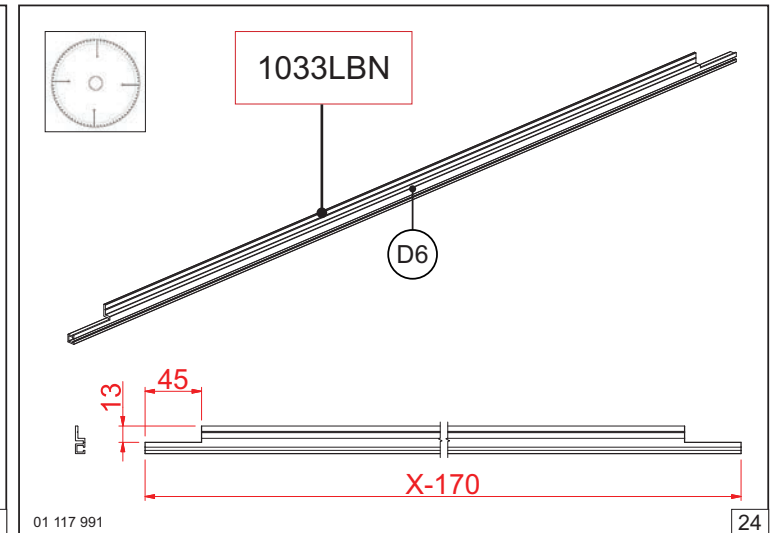

SideStep

Side Entrance Door

For 40 mm panels
(max. height: 2450mm; max. width: 1250mm)
For inward and outward opening doors.

01 117 991

1

01 117 991

2

X > 1000 mm

9

10

11

12

13

14

15

16