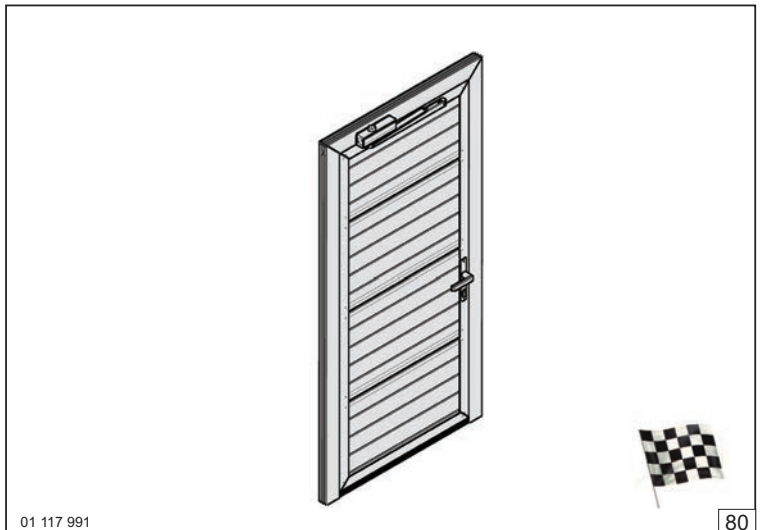

01 117 991

79