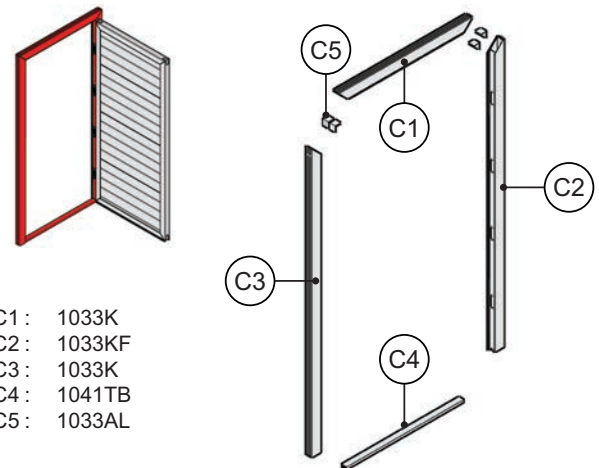

- C1: 1033K
- C2: 1033KF
- C3: 1033K
- C4: 1041TB
- C5: 1033AL

01 117 991

8