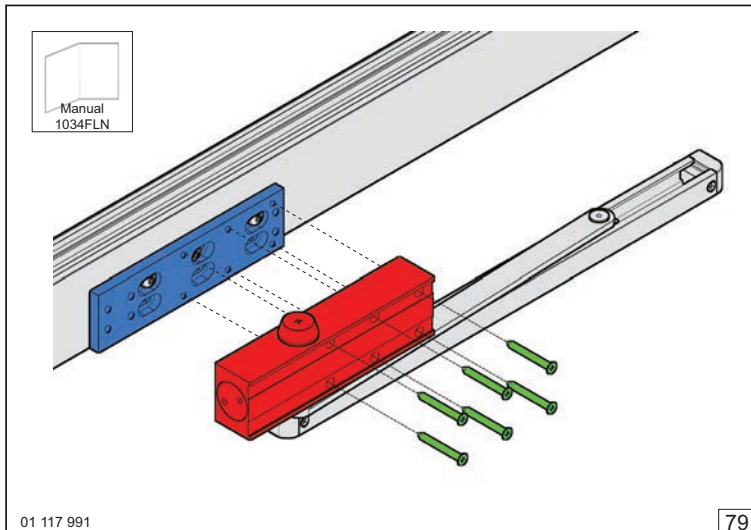

01 117 991

73

01 117 991

74

01 117 991

75

01 117 991

76

01 117 991

77

01 117 991

78

01 117 991

79

01 117 991

80