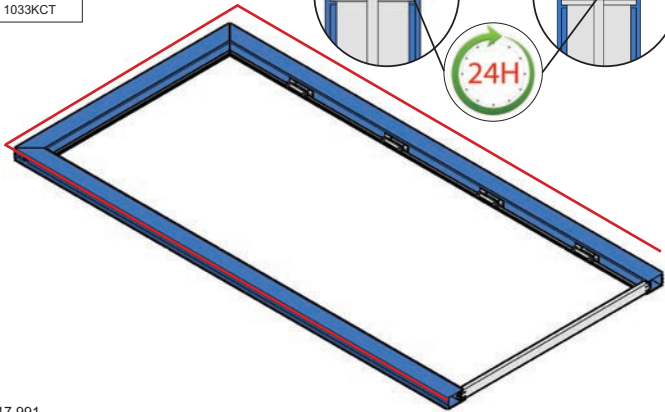

01 117 991

51