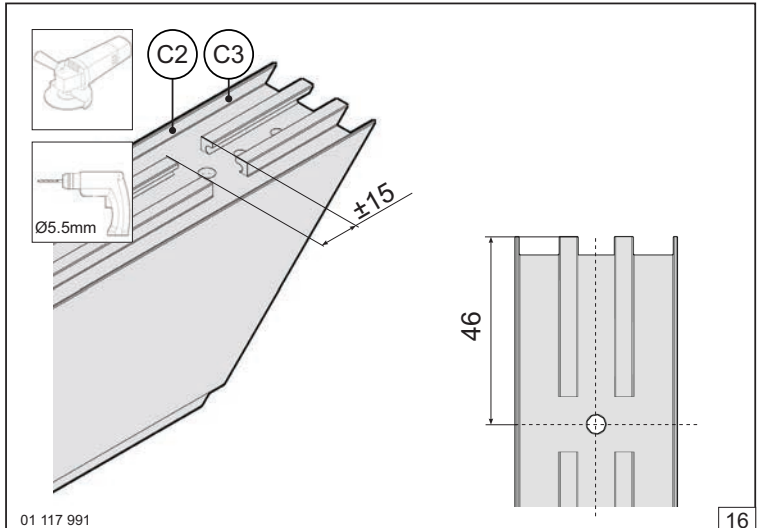

SideStep

Side Entrance Door

For 40 mm panels
(max. height: 2450mm; max. width: 1250mm)
For inward and outward opening doors.

01 117 991

1

01 117 991

2

X > 1000 mm

9

10

11

12

13

14

15

16