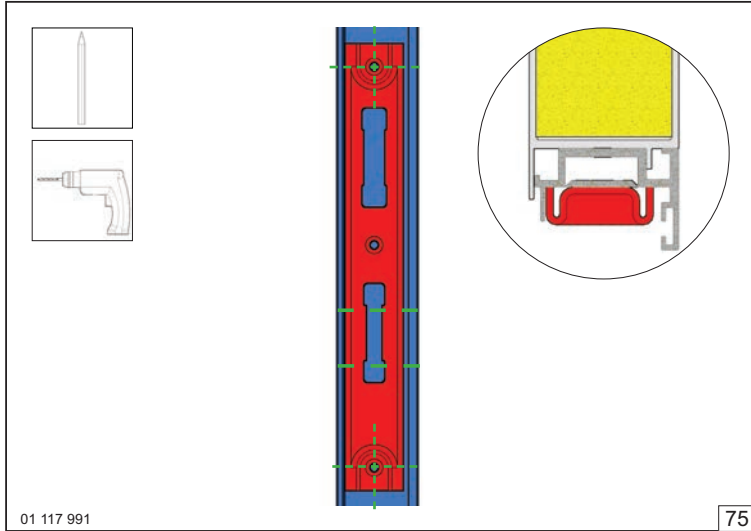

01 117 991

73

01 117 991

74

01 117 991

75

01 117 991

76

01 117 991

77

01 117 991

78

01 117 991

79

01 117 991

80