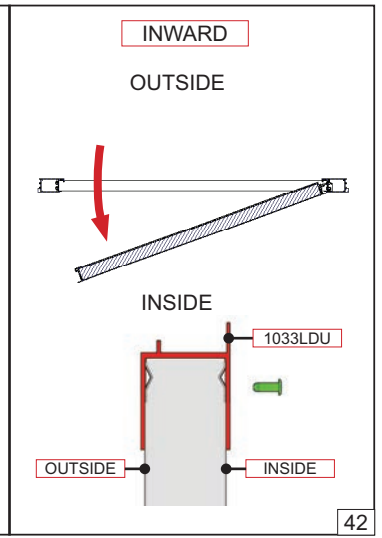

01 117 991

42