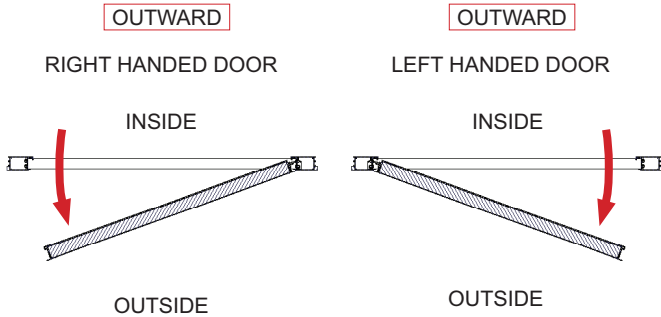

SideStep

Side Entrance Door

For 40 mm panels
(max. height: 2450mm; max. width: 1250mm)
For inward and outward opening doors.

01 117 991

1

01 117 991

2

X > 1000 mm

01 117 991

3

01 117 991

4

Apply the 1033KF & 1033LDUF profiles
on the side where you want the hinges.

!!! OUTWARD RIGHT HANDED DOOR DESCRIBED !!!

01 117 991

5