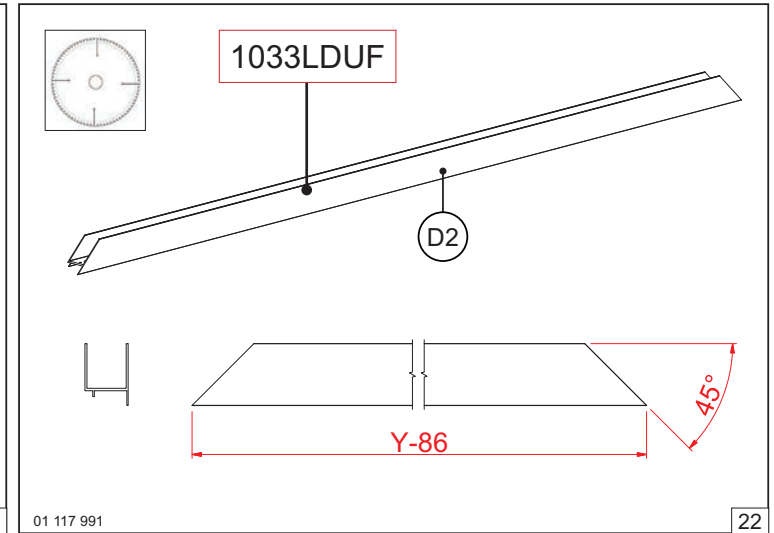

SideStep

Side Entrance Door

For 40 mm panels
(max. height: 2450mm; max. width: 1250mm)
For inward and outward opening doors.

01 117 991

1

01 117 991

2

X > 1000 mm

9

10

11

12

13

14

15

16