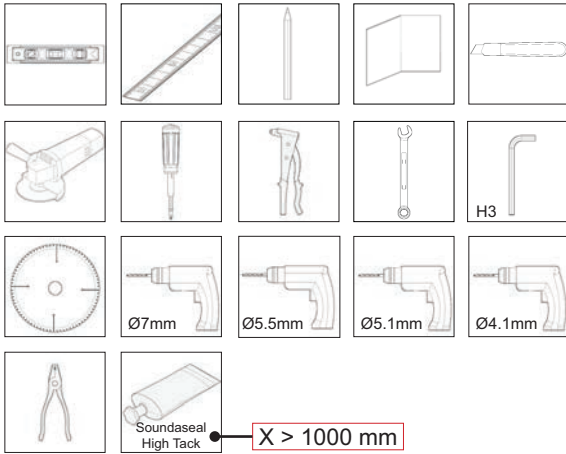

SideStep

Side Entrance Door

For 40 mm panels
(max. height: 2450mm; max. width: 1250mm)
For inward and outward opening doors.

01 117 991

1

01 117 991

2

X > 1000 mm

01 117 991

3

01 117 991

4

Apply the 1033KF & 1033LDUF profiles
on the side where you want the hinges.

!!! OUTWARD RIGHT HANDED DOOR DESCRIBED !!!

01 117 991

5