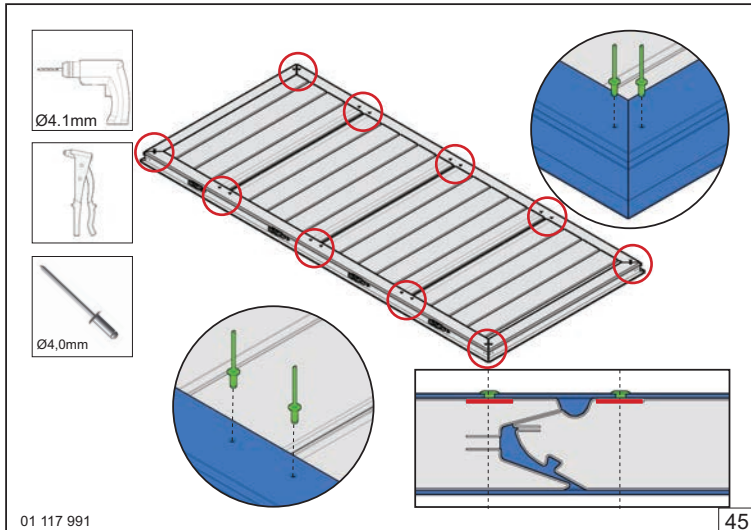

01 117 991

41

01 117 991

42

01 117 991

43

01 117 991

44

01 117 991

45

01 117 991

46

01 117 991

47

01 117 991

48